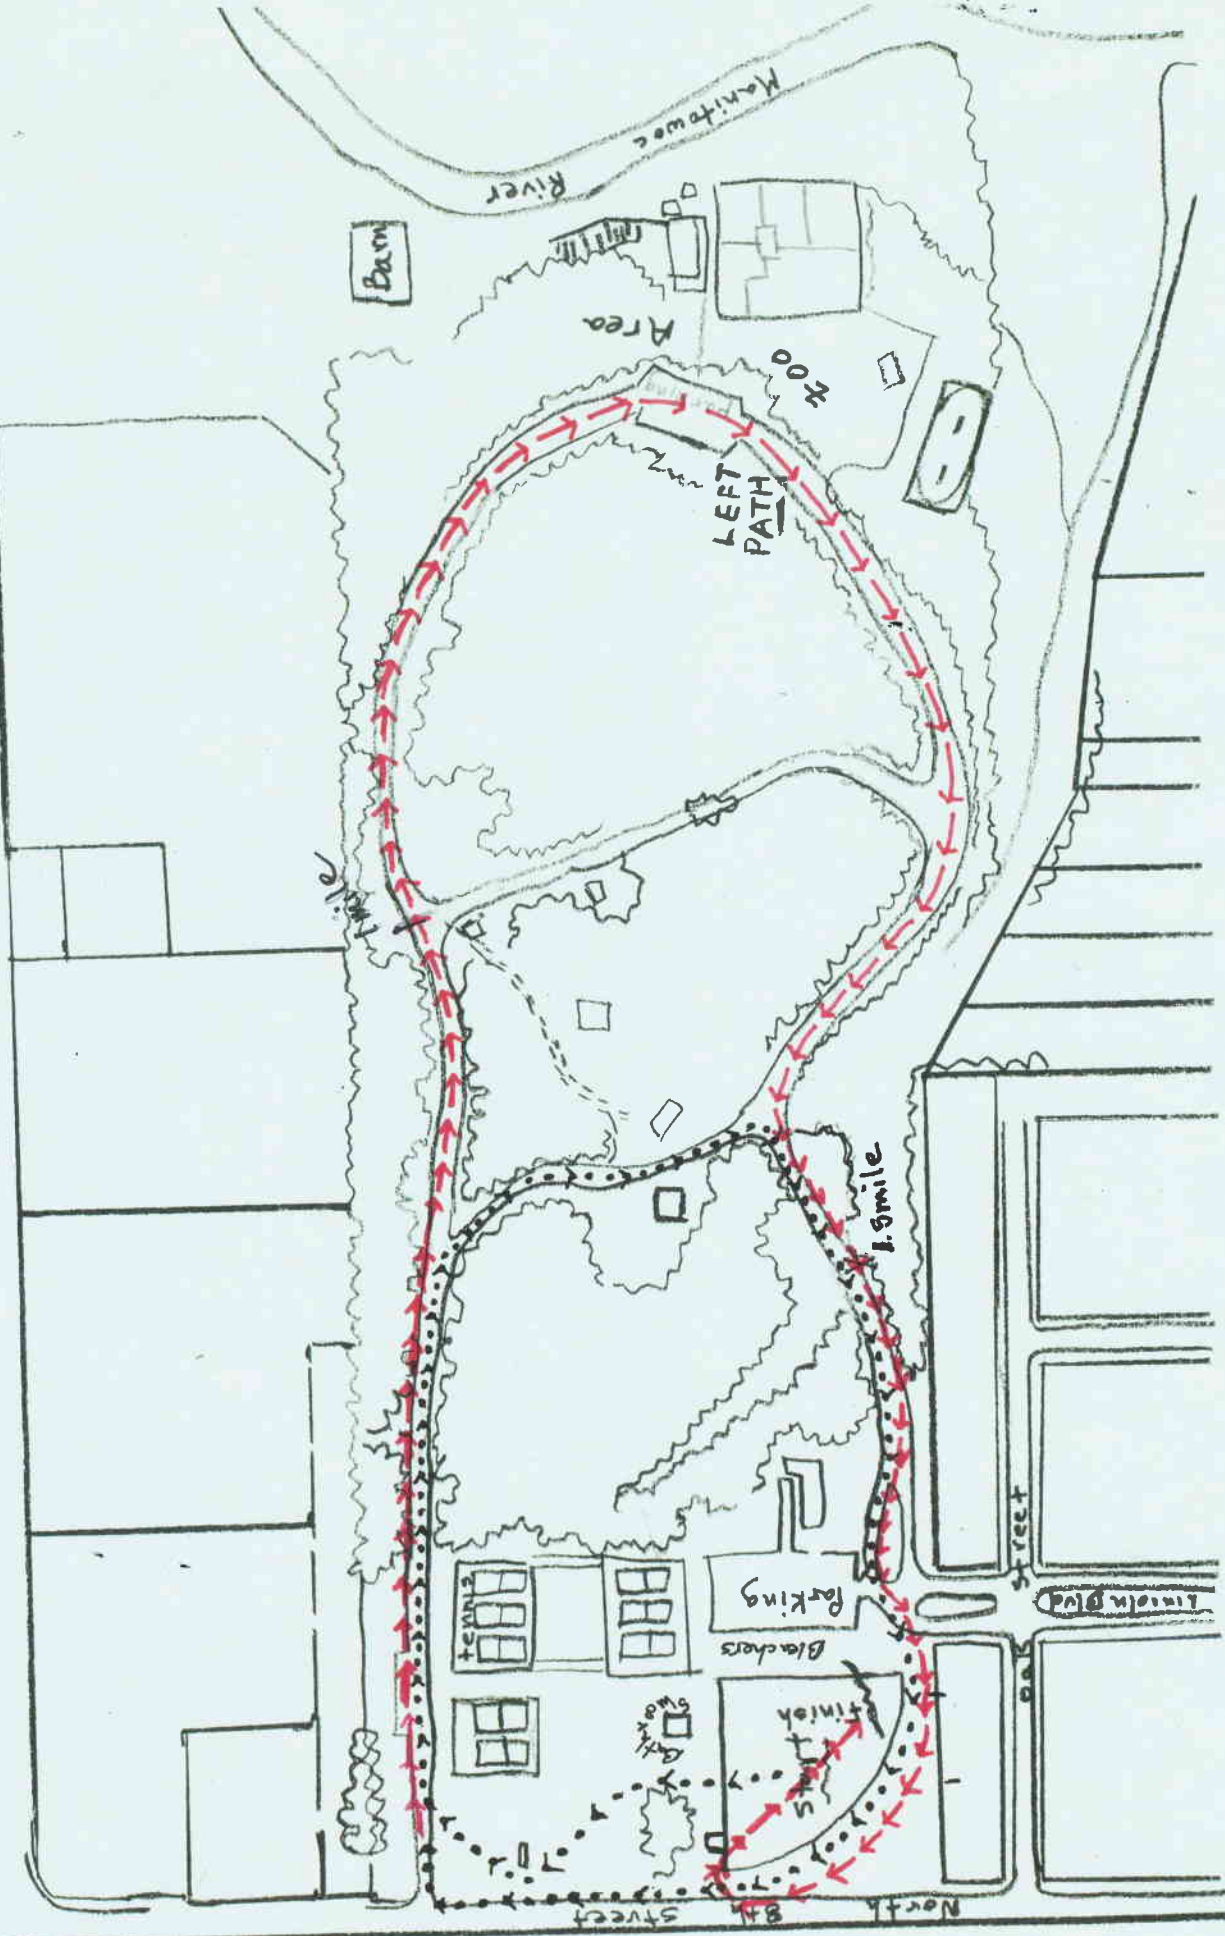

Reed Avenue

.....→ first loop
- - - - -→ second loop

Roncalli Cross Country Course
Lincoln Park, Manitowoc, WI
Middle School Course 1.75 miles