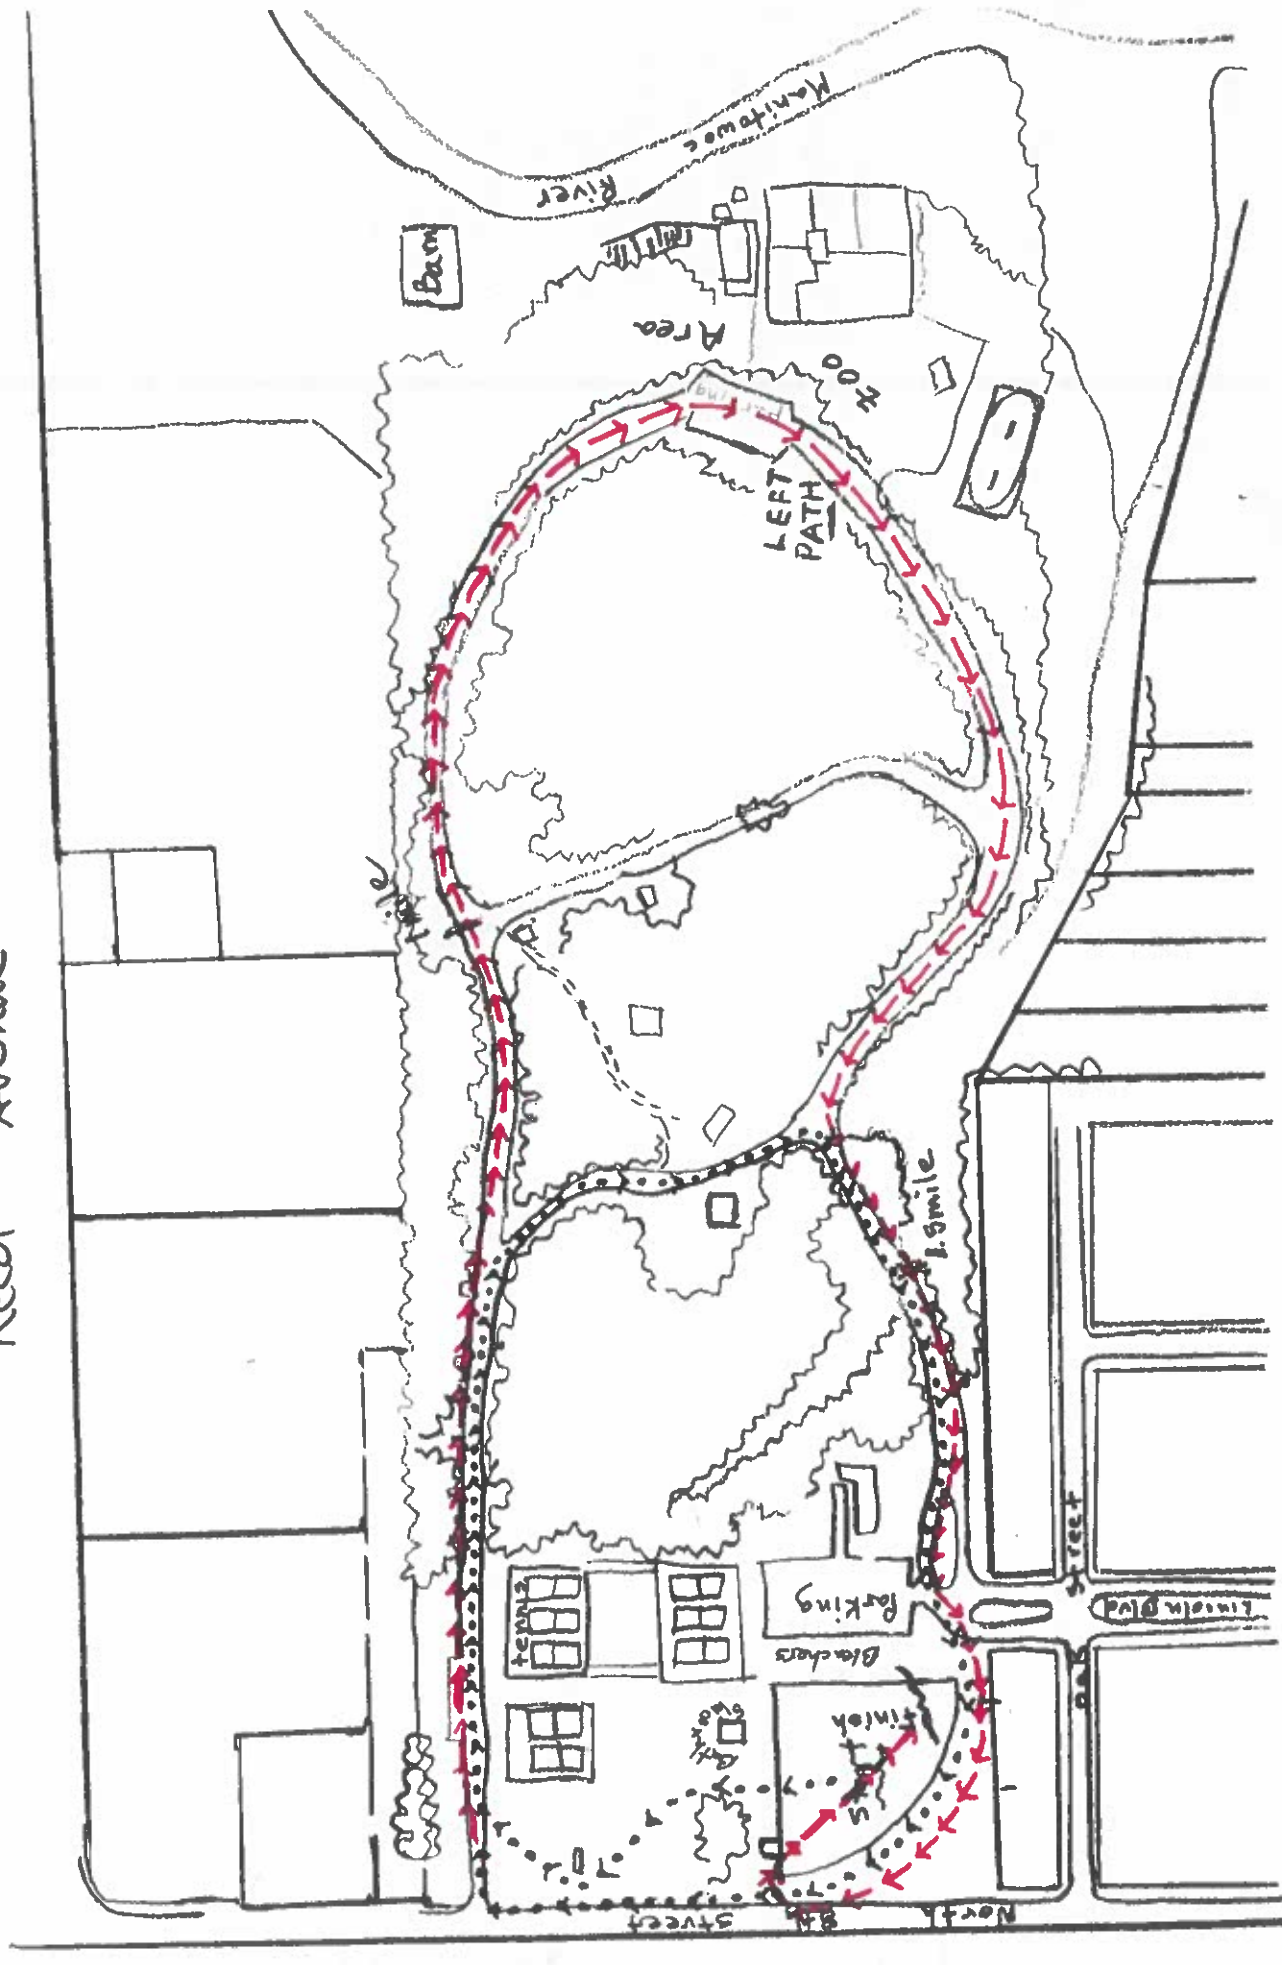

Reed Avenue

.....→ first loop
——→ second loop

Roncalli Cross Country Course
Lincoln Park, Manitowoc, WI
M: 1.75 miles