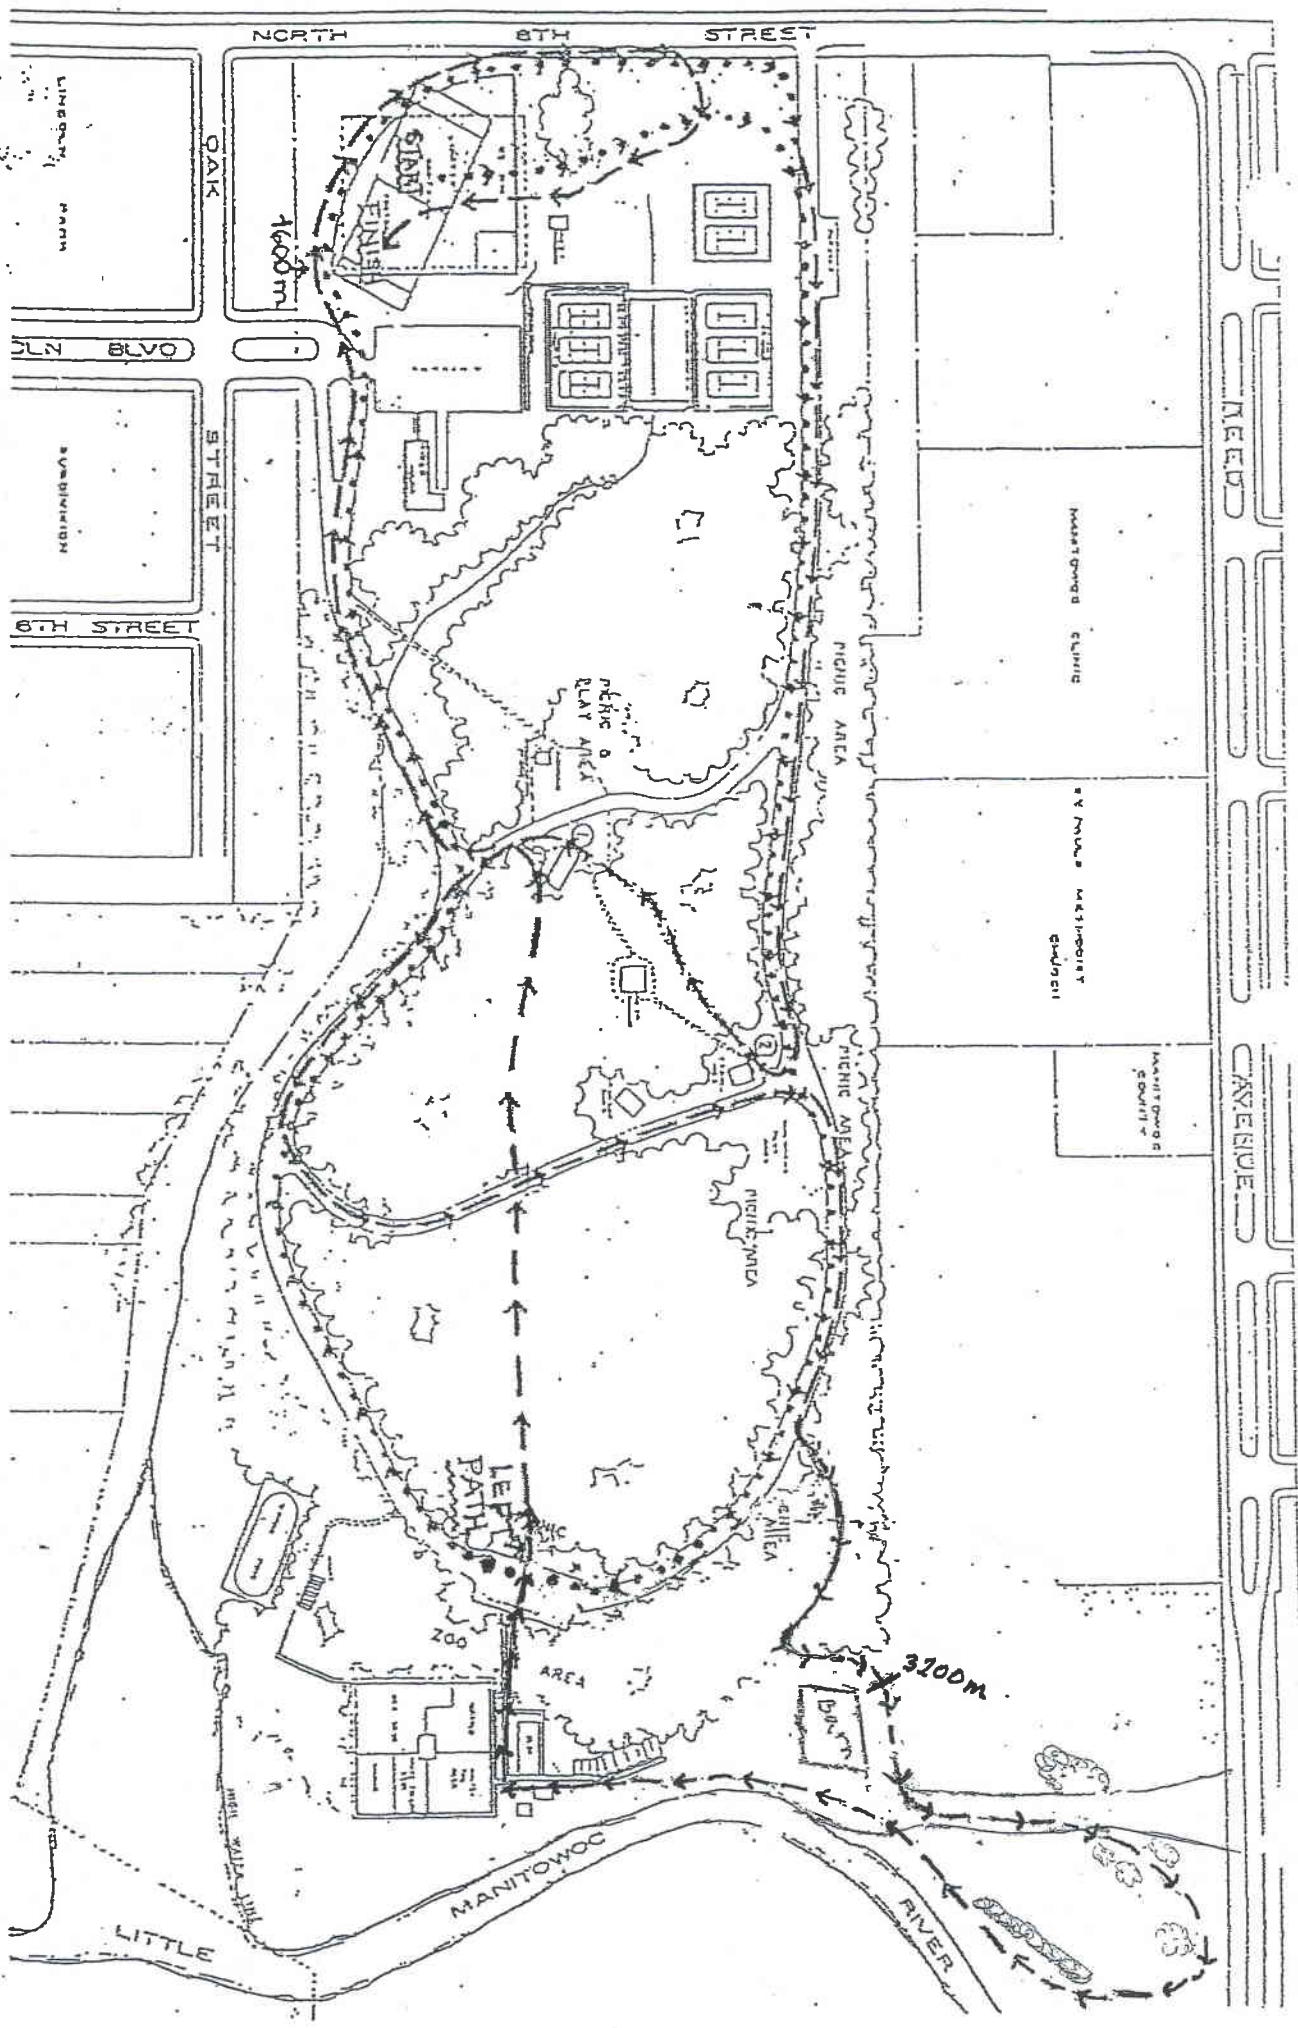

Roncalli Cross Country Course
 Lincoln Park, Manitowoc, WI
 5000 meter Course

••••• First loop
 →→→ Second loop

NEED

AVENUE

MANITOWOC CLUB

BY NINA MASTROPIETRI

MANITOWOC

NORTH 8TH STREET

OAK STREET

BLVD

STREET

6TH STREET

PICNIC AREA

PICNIC AREA

PICNIC AREA

PICNIC AREA

MANITOWOC RIVER

3200m

1600m

ZOO AREA

LEAF PATH

DANCE

LINCOLN PARK

SUBDIVISION

LITTLE